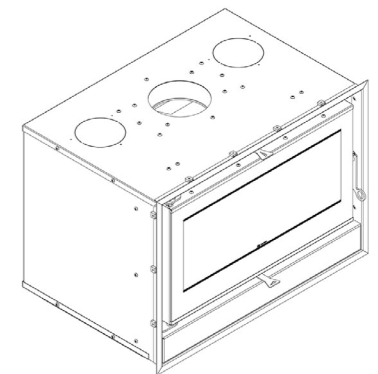

Technical drawing