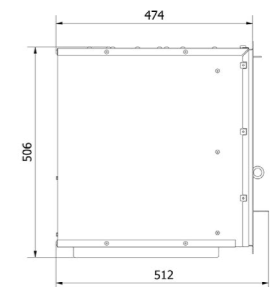

Technical drawing