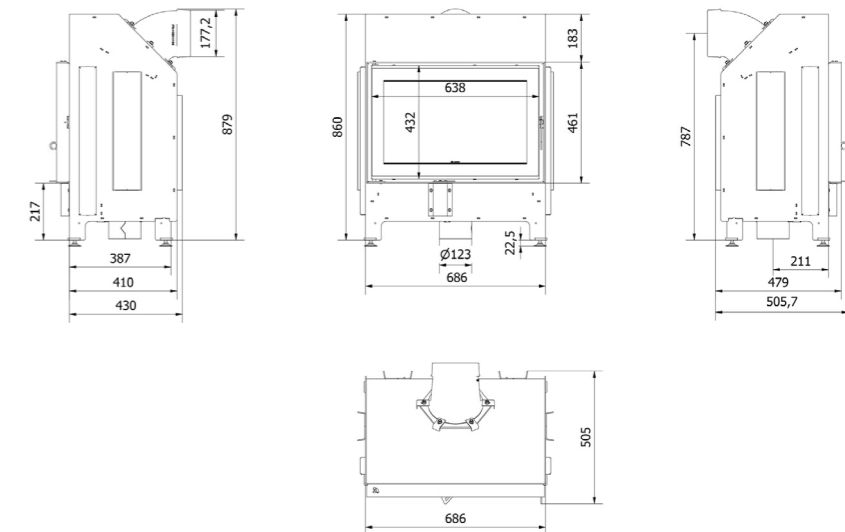

Technical drawing