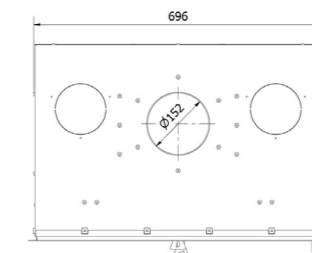

Technical drawing