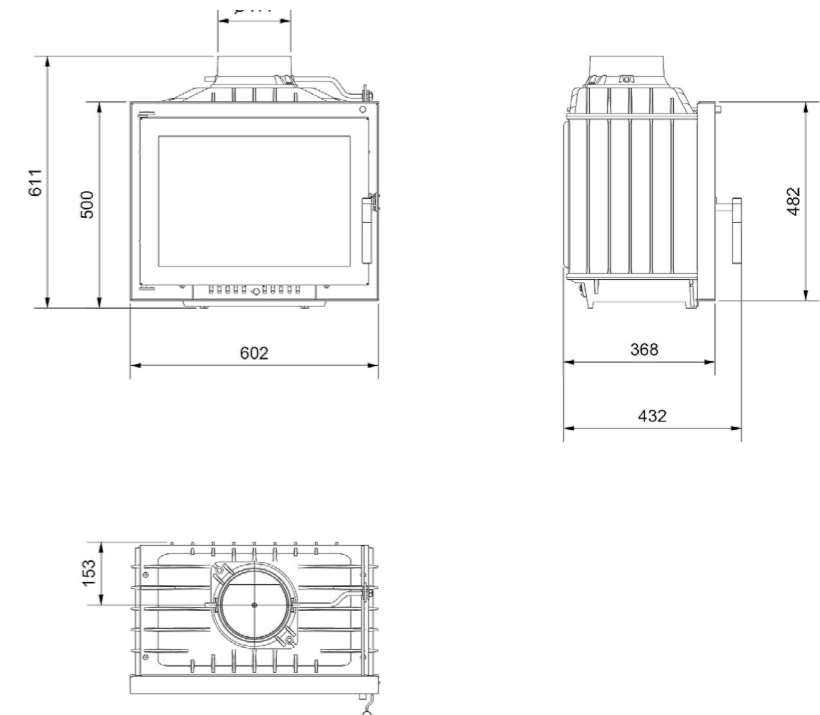

Technical drawing