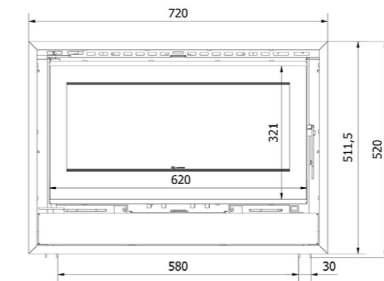

Technical drawing