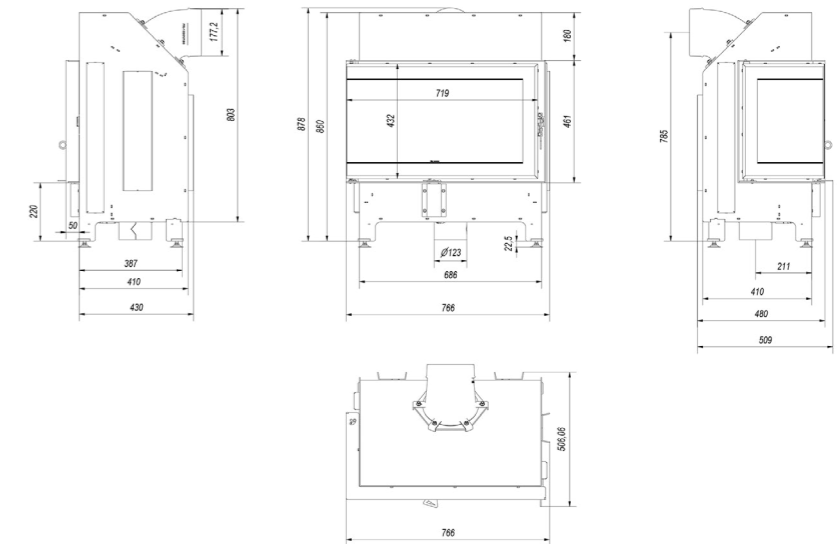

Technical drawing