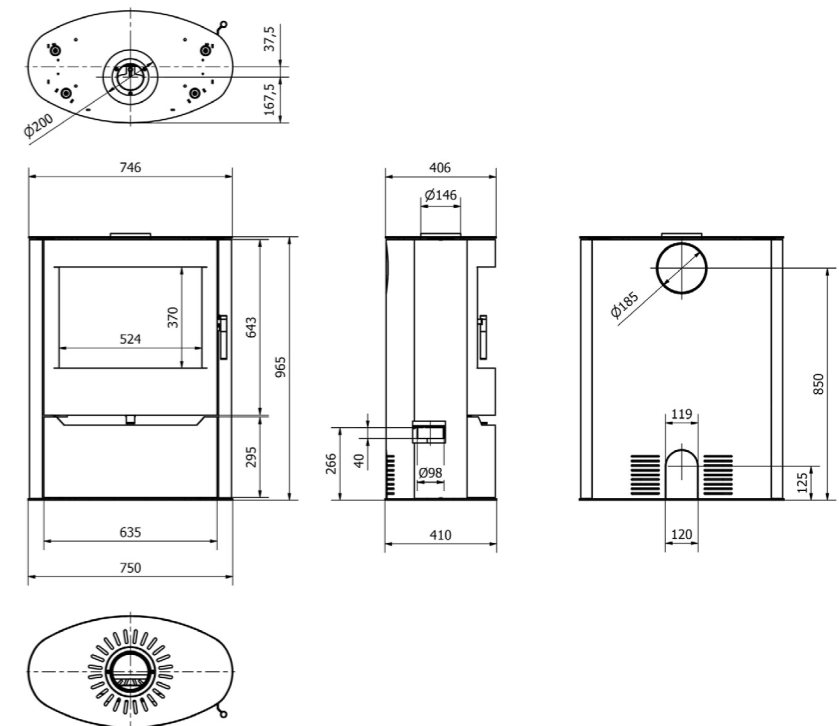

## Technical Specifications

Heating power range: 4-12 kW  
 Thermal efficiency: 80%  
 Energy class: A  
 Maximum log length: 50 cm  
 CO emission (at 13% O<sub>2</sub>): ≤ 0.081%  
 EEI factor: 106  
 Weight: 138.5 kg  
 Width: 75 cm  
 Height: 97 cm  
 Depth: 41 cm  
 Compliance: Ecodesign, BlmSchV 2  
 Suitable for homes with heat recovery systems (recuperation)

## Technical drawing