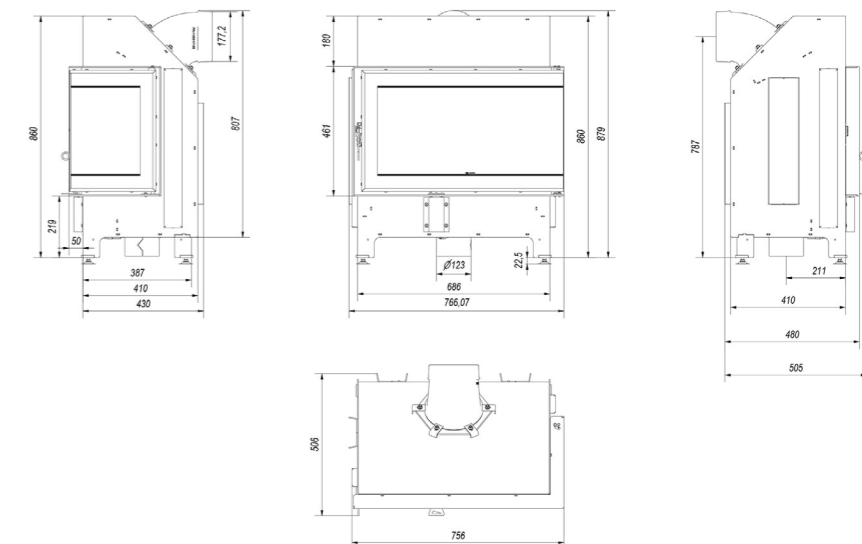

Technical drawing