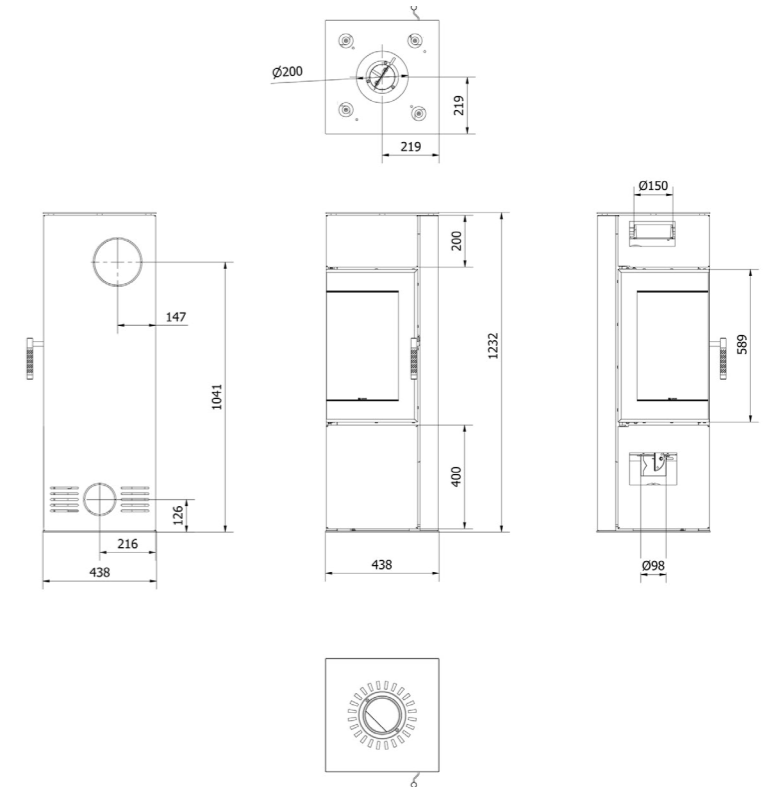

Technical drawing