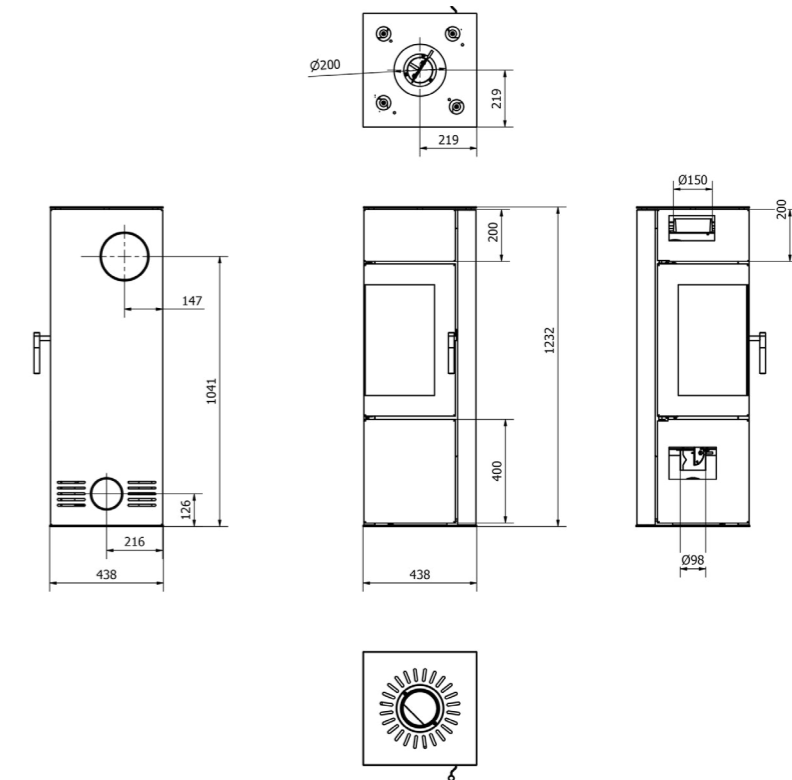

Technical drawing