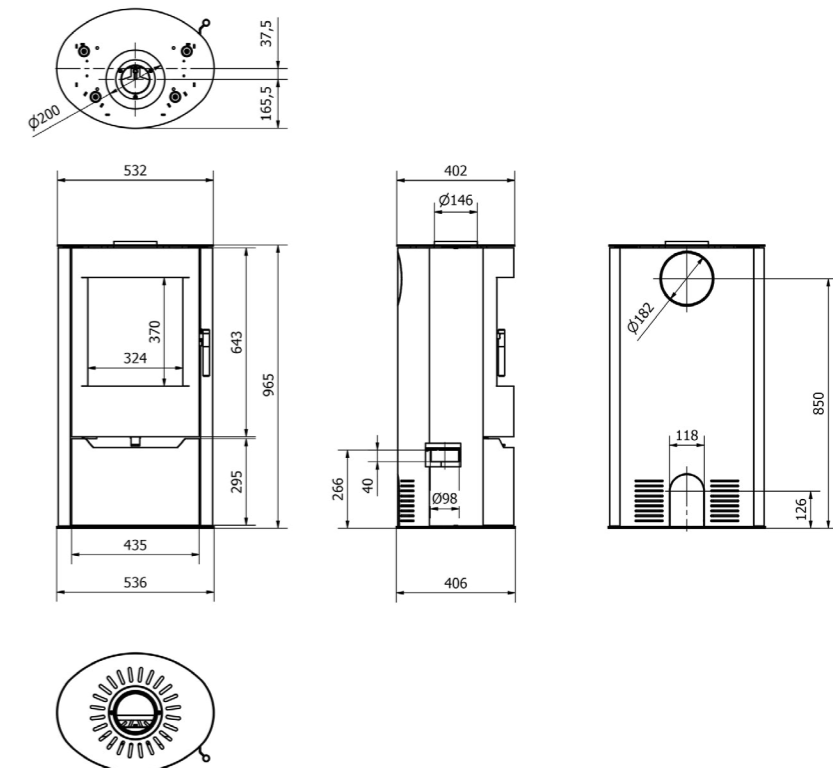

## Technical Specifications

- Heating power range: 4 - 10 kW
- Thermal efficiency: 81%
- Energy class: A
- Maximum log length: 25 cm
- CO emission (at 13% O<sub>2</sub>): ≤ 0.044%
- EEl factor: 106
- Weight: 104 kg
- Width: 52.6 cm
- Height: 97.8 cm
- Depth: 40 cm
- Compliance: Ecodesign, BlmSchV 2
- Suitable for homes with heat recovery systems (recuperation)

## Technical drawing